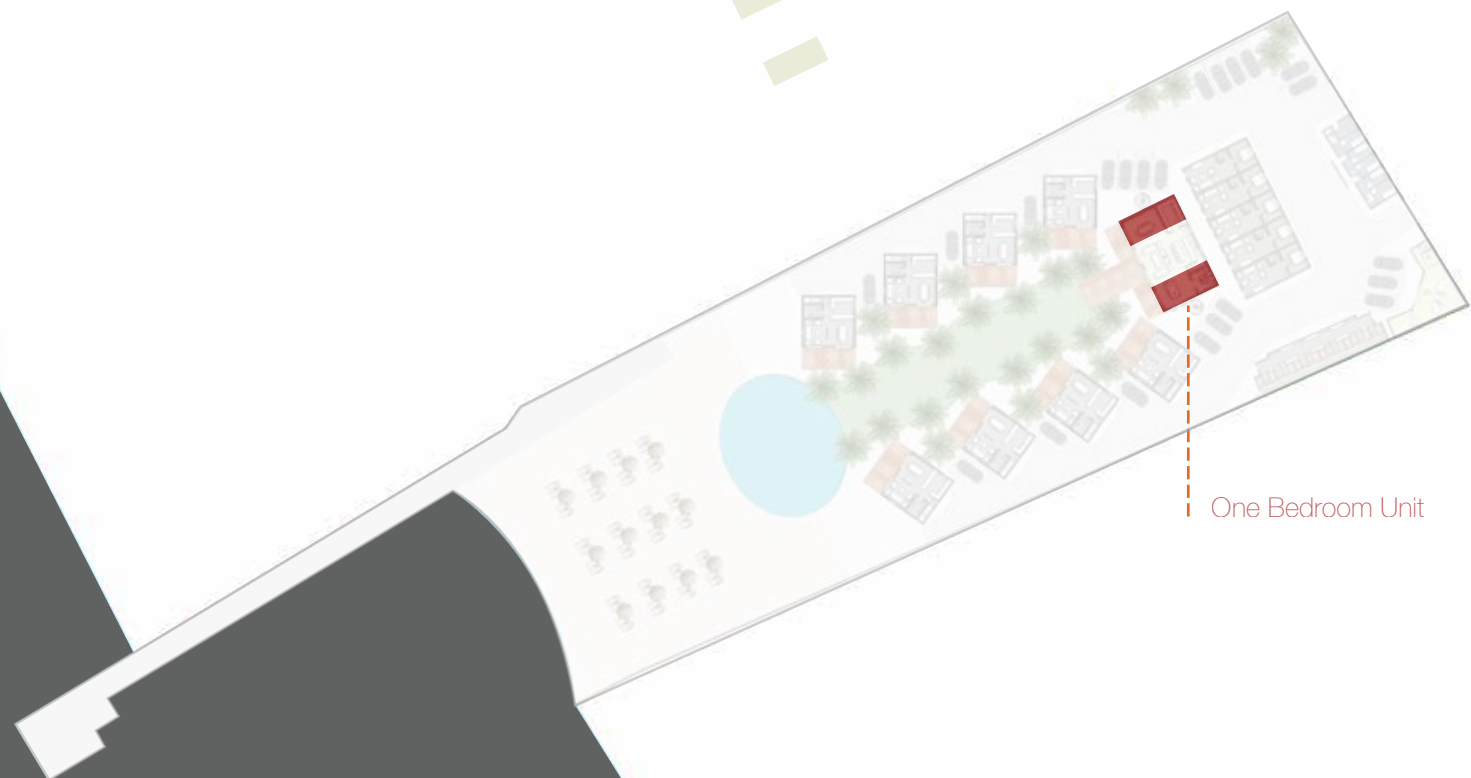

BOHO

RESORT

MASTER PLAN

5 Studios

Outdoor Lounge

Garden

Swimming Pool

Tanning Zone

Food Truck Zone

The Walk

Marina

Administration

Shower & Lockers
10 34

Tree House Zone

8 Villas
3 BEDROOM
KITCHEN
LIVING ROOM
2.5 BATHROOM
1 PARKING

OUTDOOR LOUNGE

GROUND

FIRST

Outdoor Lounge

VILLA UNIT

ONE BEDROOM UNIT

STUDIO UNIT

SHOWER ROOMS + LOCKERS

THE POOL