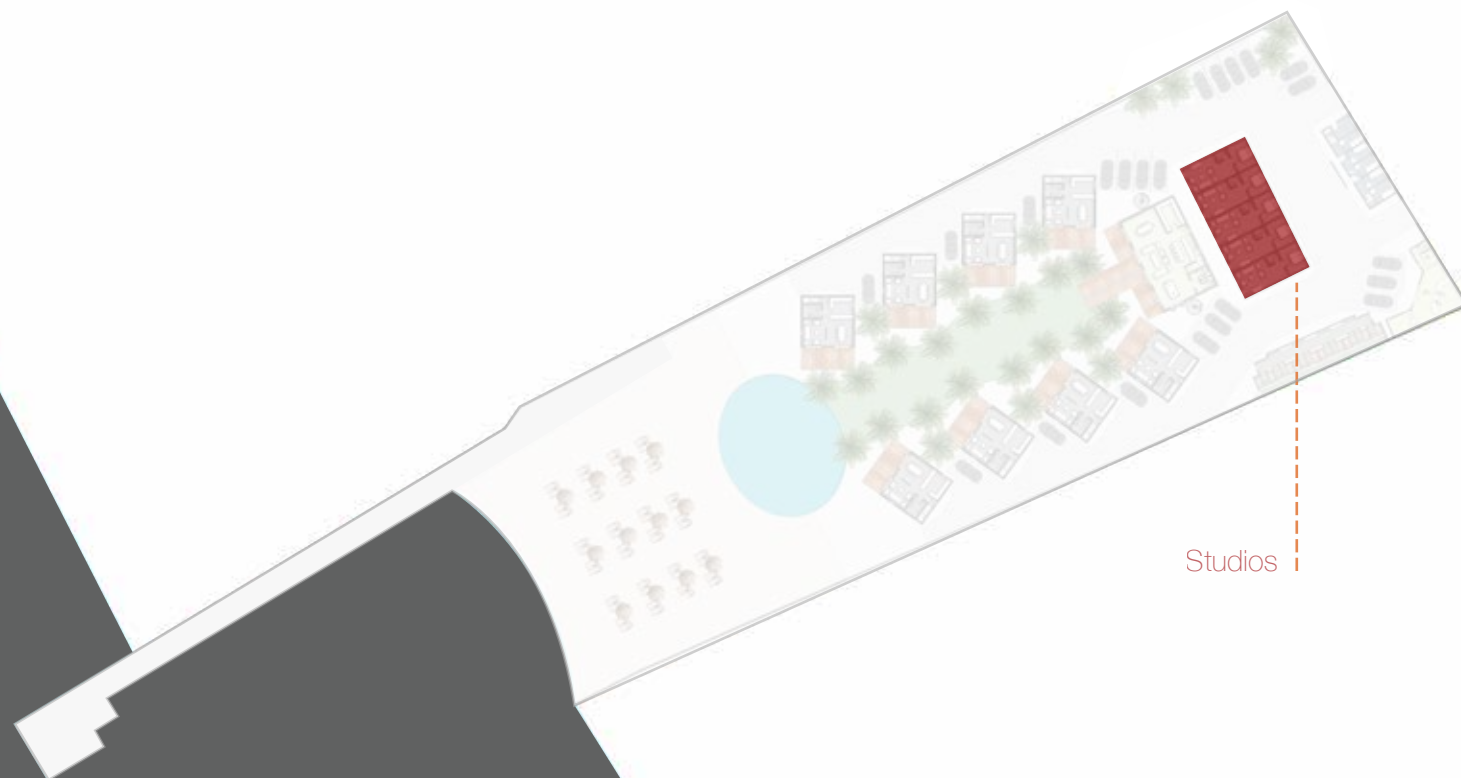

BOHO

RESORT

MASTER PLAN

5 Studios

Outdoor Lounge

Garden

Swimming Pool

Tanning Zone

Food Truck Zone

The Walk

Marina

Administration

Shower & Lockers
10 34

Tree House Zone

8 Villas
3 BEDROOM
KITCHEN
LIVING ROOM
2.5 BATHROOM
1 PARKING

OUTDOOR LOUNGE

GROUND

FIRST

Outdoor Lounge

VILLA UNIT

ONE BEDROOM UNIT

STUDIO UNIT

SHOWER ROOMS + LOCKERS

THE POOL