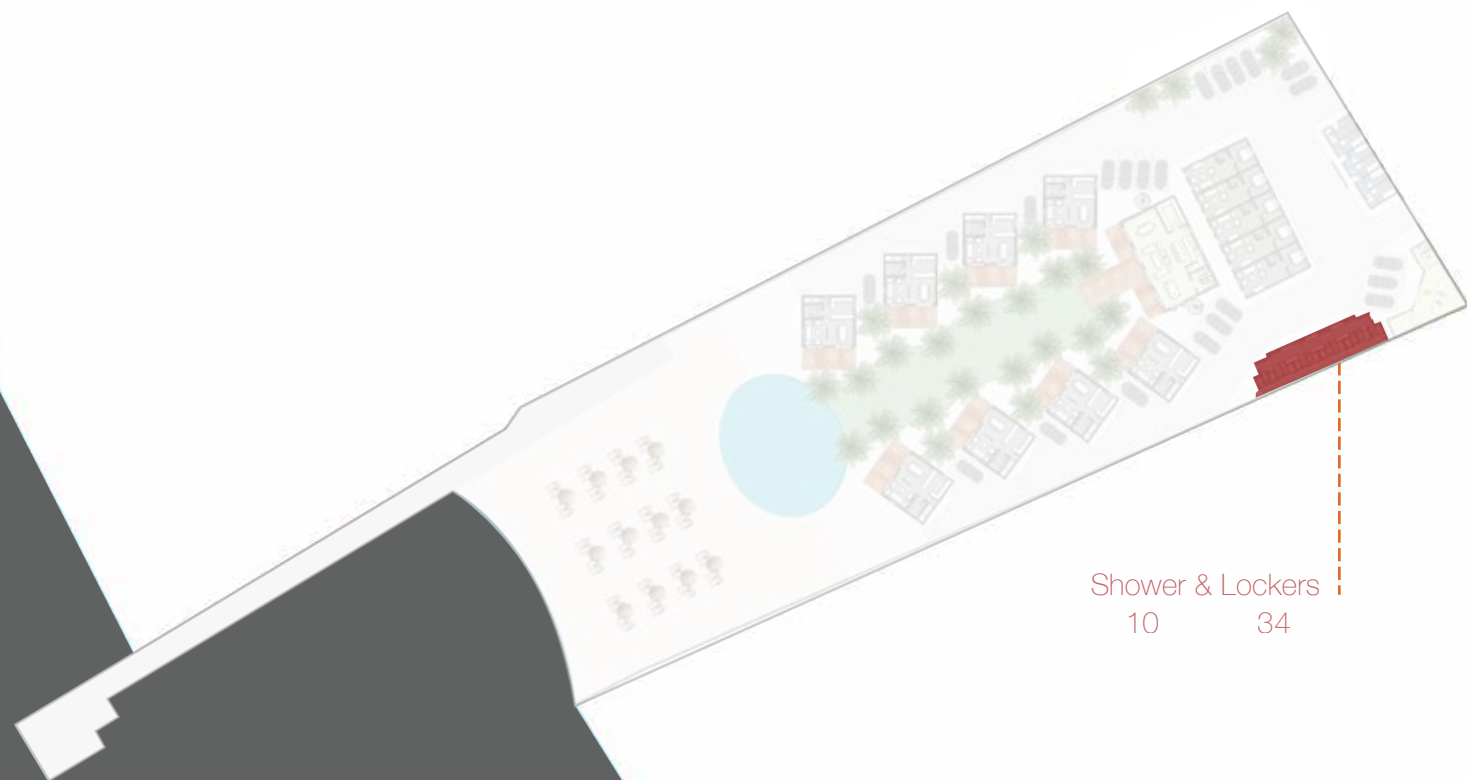

BOHO

RESORT

MASTER PLAN

5 Studios

Outdoor Lounge

Garden

Swimming Pool

Tanning Zone

Food Truck Zone

The Walk

Marina

Administration

Shower & Lockers
10 34

Tree House Zone

8 Villas
3 BEDROOM
KITCHEN
LIVING ROOM
2.5 BATHROOM
1 PARKING

OUTDOOR LOUNGE

GROUND

FIRST

Outdoor Lounge

VILLA UNIT

ONE BEDROOM UNIT

STUDIO UNIT

SHOWER ROOMS + LOCKERS

THE POOL