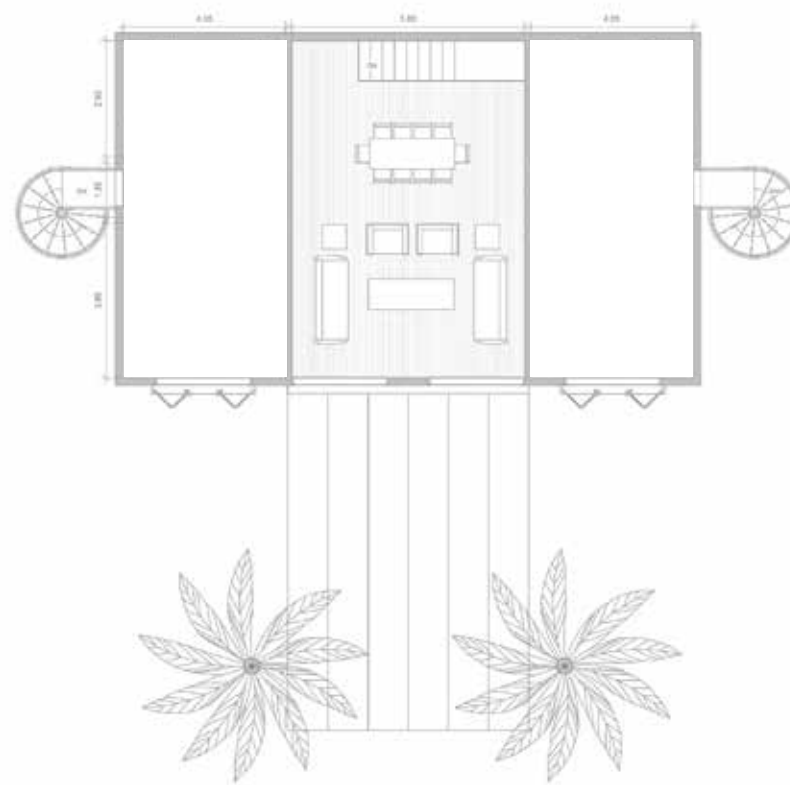

BOHO

RESORT

MASTER PLAN

5 Studios

Outdoor Lounge

Garden

Swimming Pool

Tanning Zone

Food Truck Zone

The Walk

Marina

Administration

Shower & Lockers
10 34

Tree House Zone

8 Villas
3 BEDROOM
KITCHEN
LIVING ROOM
2.5 BATHROOM
1 PARKING

OUTDOOR LOUNGE

GROUND

FIRST

Outdoor Lounge

VILLA UNIT

ONE BEDROOM UNIT

STUDIO UNIT

SHOWER ROOMS + LOCKERS

THE POOL