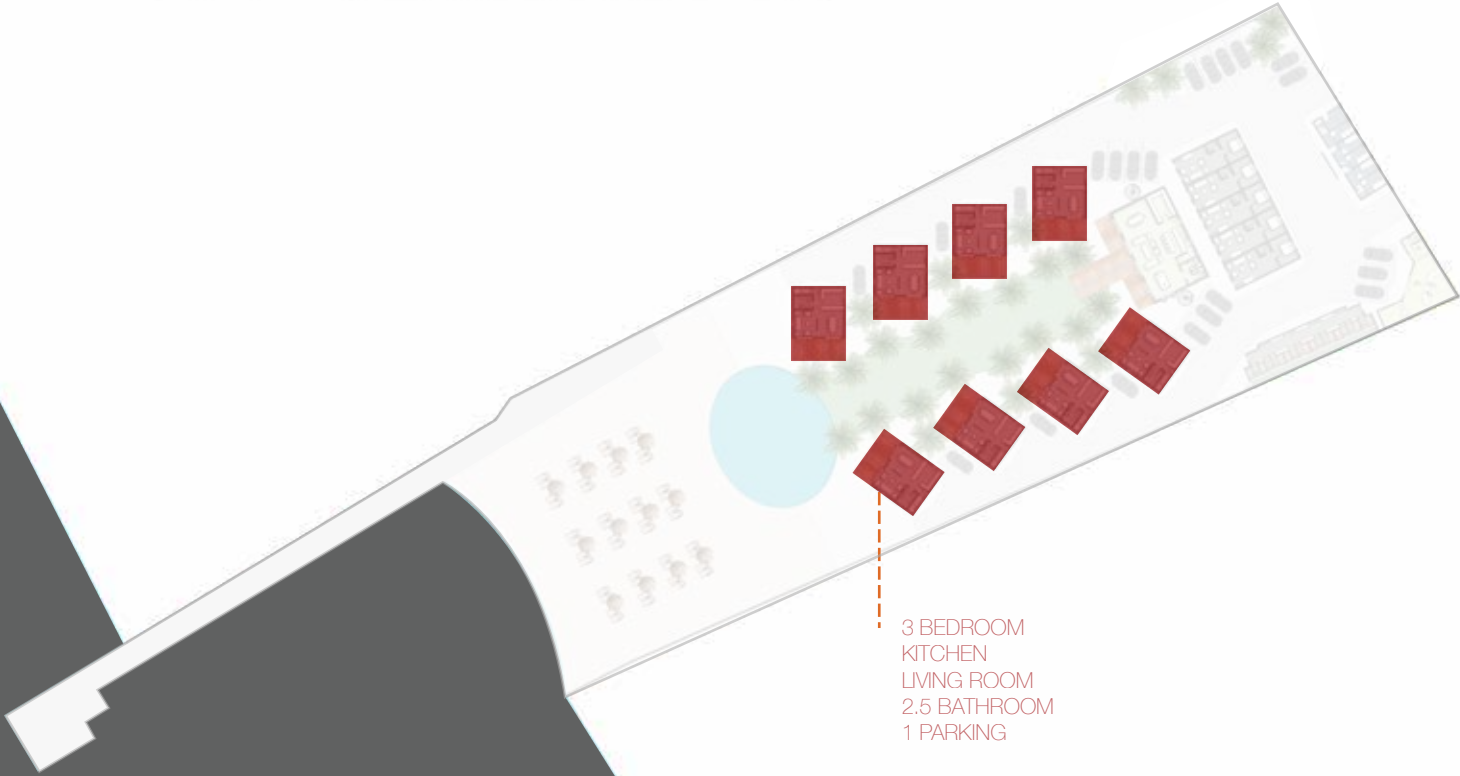

BOHO

RESORT

MASTER PLAN

5 Studios

Outdoor Lounge

Garden

Swimming Pool

Tanning Zone

Food Truck Zone

The Walk

Marina

Administration

Shower & Lockers
10 34

Tree House Zone

8 Villas
3 BEDROOM
KITCHEN
LIVING ROOM
2.5 BATHROOM
1 PARKING

OUTDOOR LOUNGE

GROUND

FIRST

Outdoor Lounge

VILLA UNIT

ONE BEDROOM UNIT

STUDIO UNIT

SHOWER ROOMS + LOCKERS

THE POOL