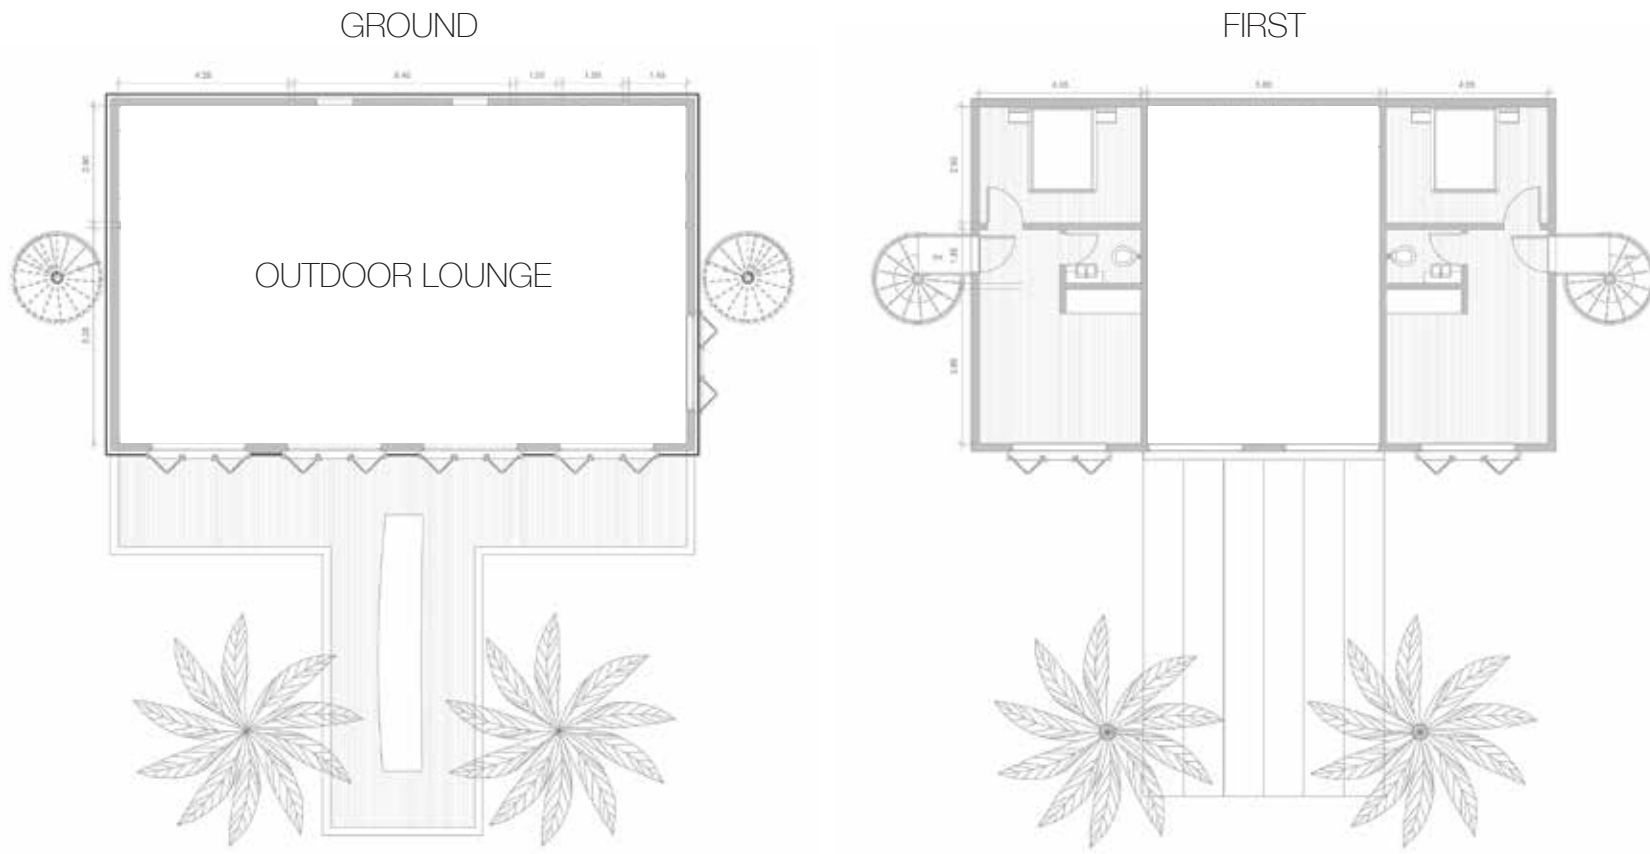

BOHO

RESORT

MASTER PLAN

5 Studios

Outdoor Lounge

Garden

Swimming Pool

Tanning Zone

Food Truck Zone

The Walk

Marina

Administration

Shower & Lockers
10 34

Tree House Zone

8 Villas
3 BEDROOM
KITCHEN
LIVING ROOM
2.5 BATHROOM
1 PARKING

OUTDOOR LOUNGE

GROUND

FIRST

Outdoor Lounge

VILLA UNIT

ONE BEDROOM UNIT

STUDIO UNIT

SHOWER ROOMS + LOCKERS

THE POOL