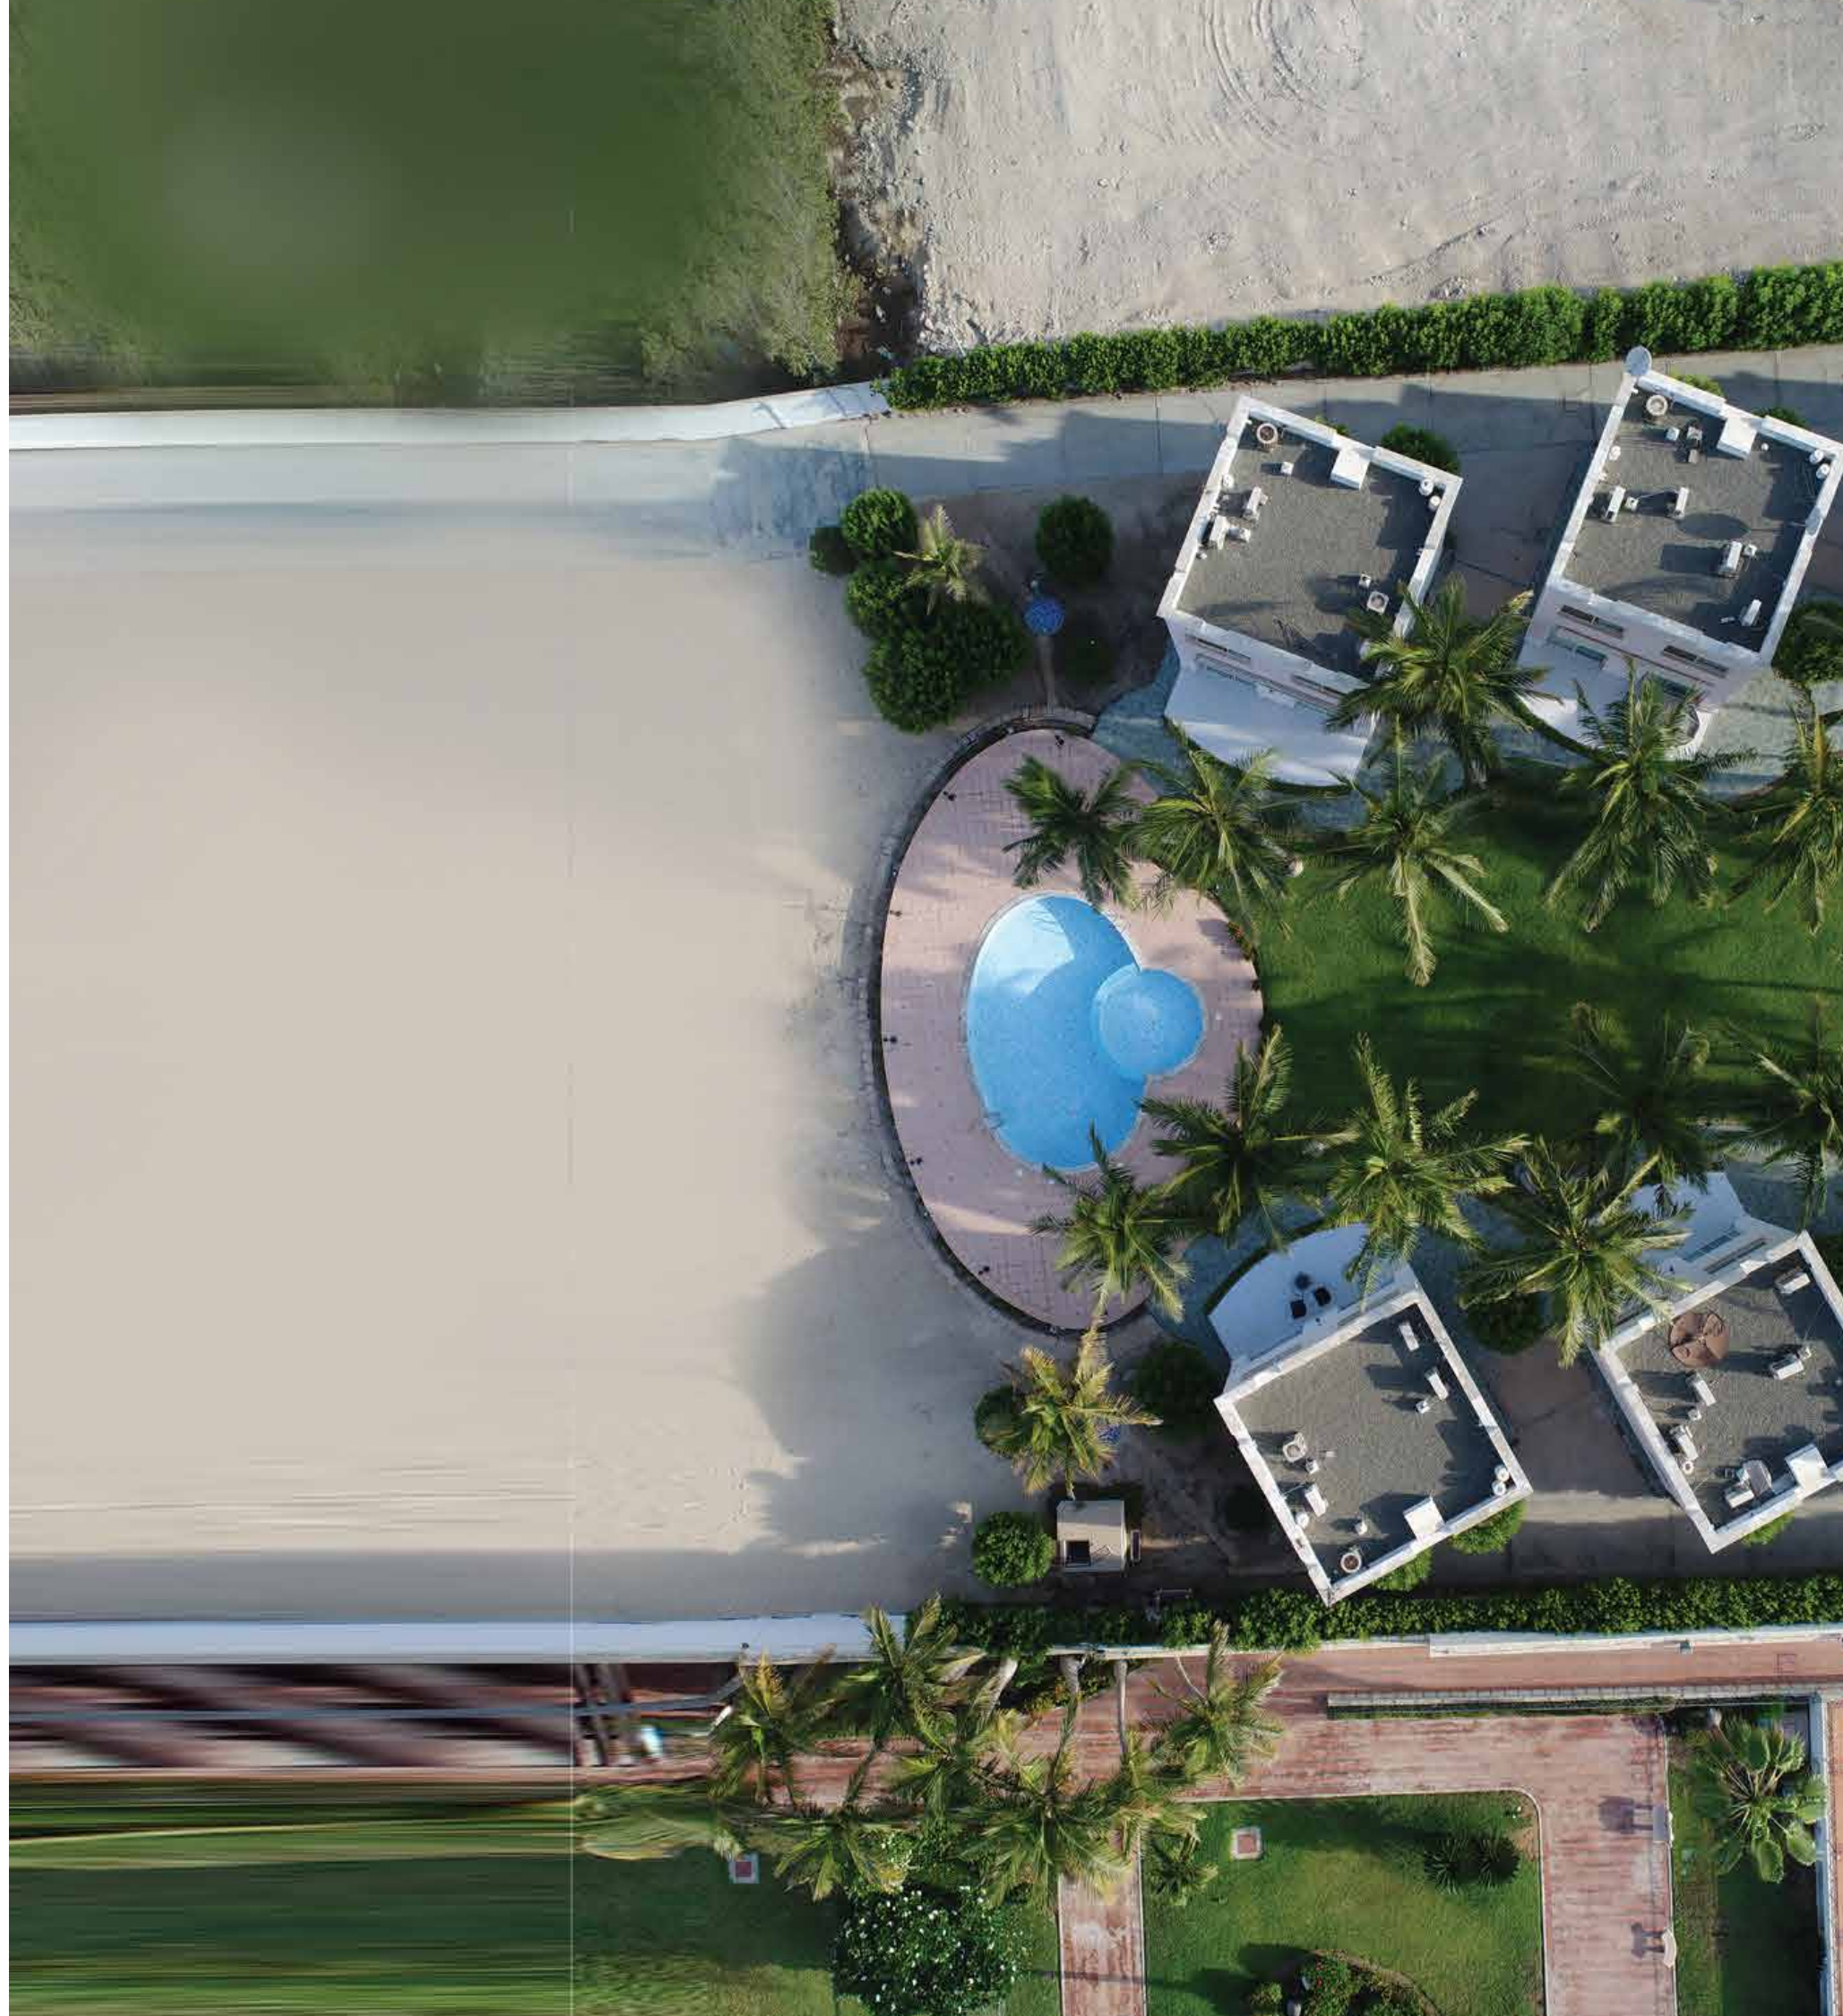

BOHO

RESORT

MASTER PLAN

5 Studios

Outdoor Lounge

Garden

Swimming Pool

Tanning Zone

Food Truck Zone

The Walk

Marina

Administration

Shower & Lockers
10 34

Tree House Zone

8 Villas
3 BEDROOM
KITCHEN
LIVING ROOM
2.5 BATHROOM
1 PARKING

OUTDOOR LOUNGE

GROUND

FIRST

Outdoor Lounge

VILLA UNIT

ONE BEDROOM UNIT

STUDIO UNIT

SHOWER ROOMS + LOCKERS

THE POOL