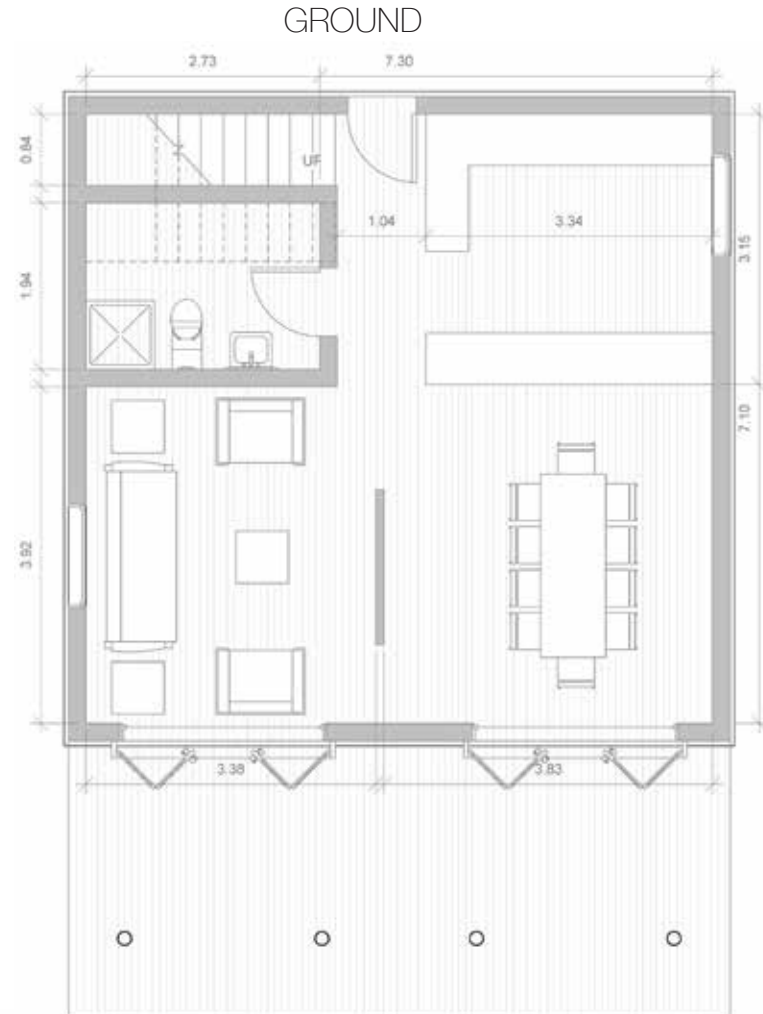

BOHO

RESORT

MASTER PLAN

5 Studios

Outdoor Lounge

Garden

Swimming Pool

Tanning Zone

Food Truck Zone

The Walk

Marina

Administration

Shower & Lockers
10 34

Tree House Zone

8 Villas
3 BEDROOM
KITCHEN
LIVING ROOM
2.5 BATHROOM
1 PARKING

OUTDOOR LOUNGE

GROUND

FIRST

Outdoor Lounge

VILLA UNIT

ONE BEDROOM UNIT

STUDIO UNIT

SHOWER ROOMS + LOCKERS

THE POOL