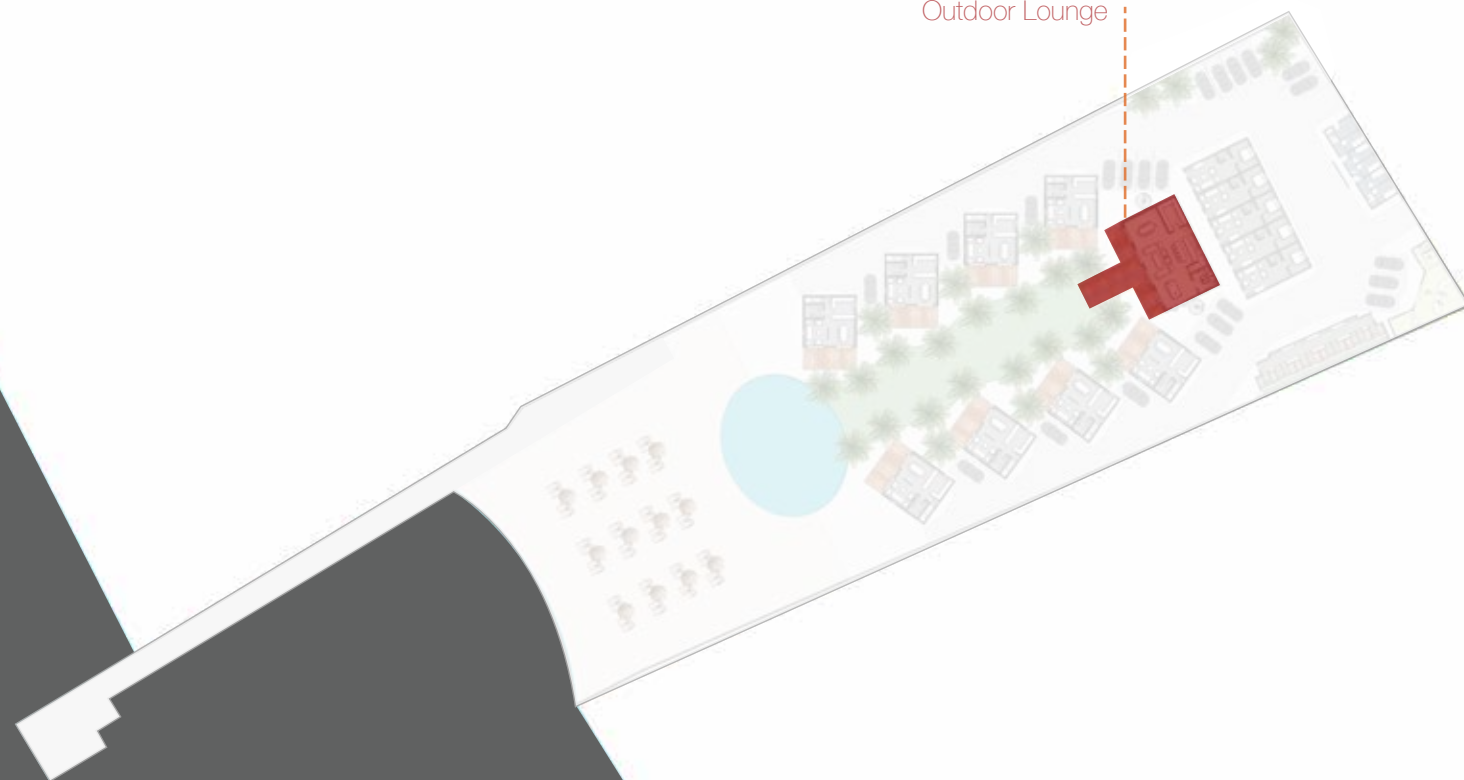

BOHO

RESORT

MASTER PLAN

5 Studios

Outdoor Lounge

Garden

Swimming Pool

Tanning Zone

Food Truck Zone

The Walk

Marina

Administration

Shower & Lockers
10 34

Tree House Zone

8 Villas
3 BEDROOM
KITCHEN
LIVING ROOM
2.5 BATHROOM
1 PARKING

OUTDOOR LOUNGE

GROUND

FIRST

Outdoor Lounge

VILLA UNIT

ONE BEDROOM UNIT

STUDIO UNIT

SHOWER ROOMS + LOCKERS

THE POOL