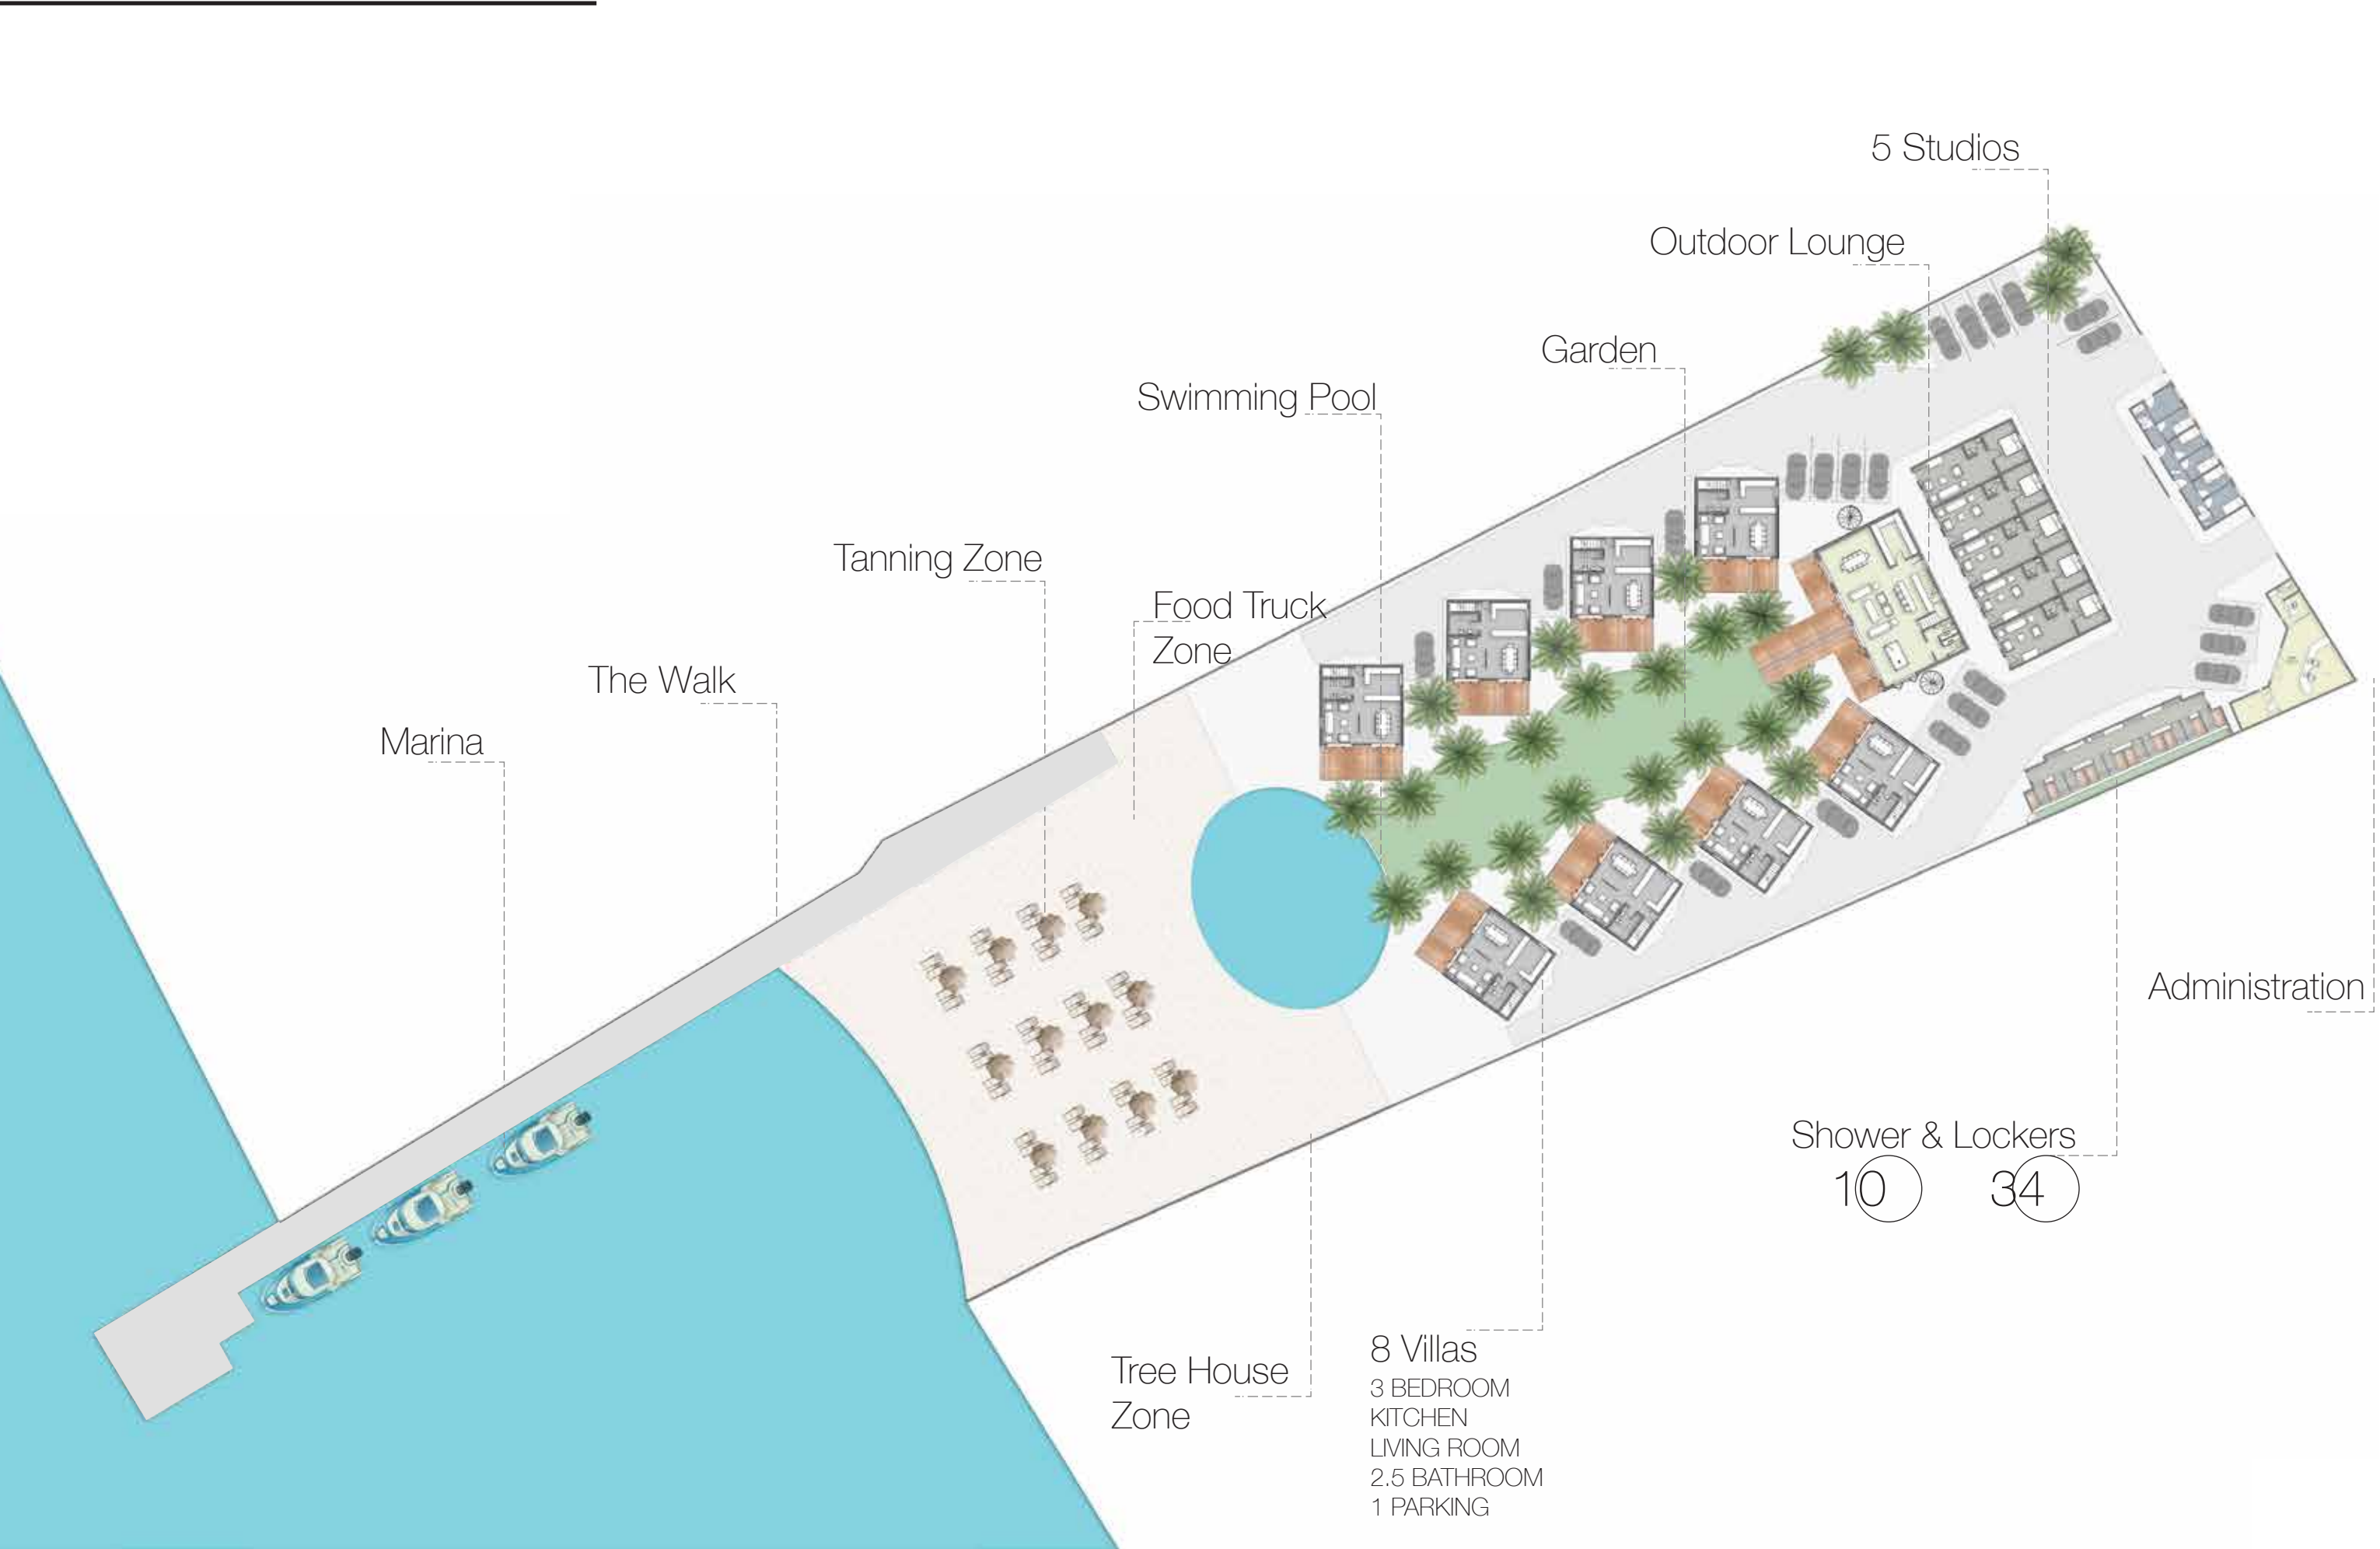

BOHO

RESORT

MASTER PLAN

5 Studios

Outdoor Lounge

Garden

Swimming Pool

Tanning Zone

Food Truck Zone

The Walk

Marina

Administration

Shower & Lockers
10 34

Tree House Zone

8 Villas
3 BEDROOM
KITCHEN
LIVING ROOM
2.5 BATHROOM
1 PARKING

OUTDOOR LOUNGE

GROUND

FIRST

Outdoor Lounge

VILLA UNIT

ONE BEDROOM UNIT

STUDIO UNIT

SHOWER ROOMS + LOCKERS

THE POOL