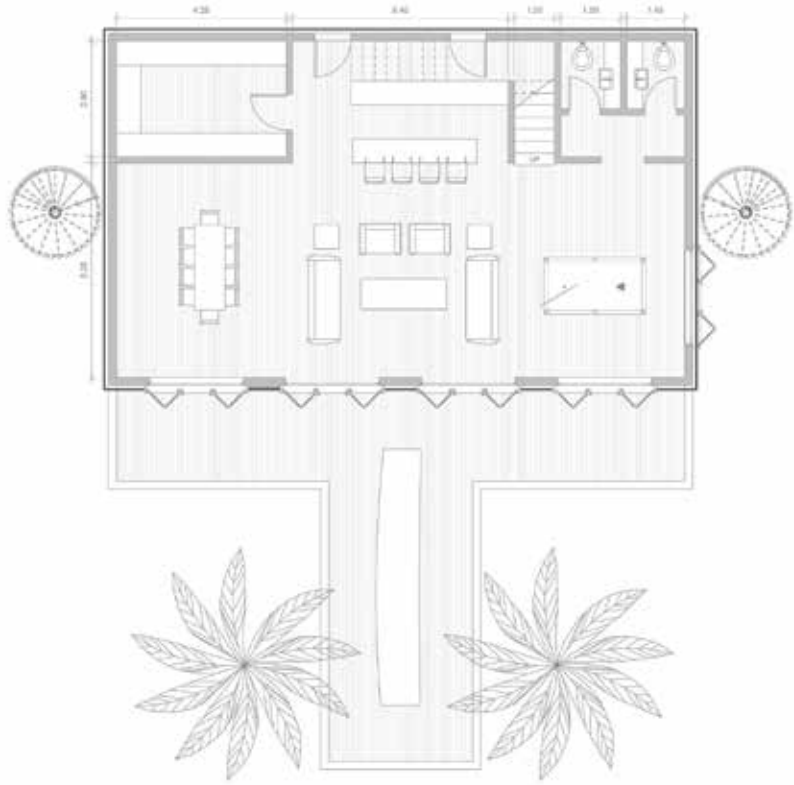

BOHO

RESORT

MASTER PLAN

5 Studios

Outdoor Lounge

Garden

Swimming Pool

Tanning Zone

Food Truck Zone

The Walk

Marina

Administration

Shower & Lockers
10 34

Tree House Zone

8 Villas
3 BEDROOM
KITCHEN
LIVING ROOM
2.5 BATHROOM
1 PARKING

OUTDOOR LOUNGE

GROUND

FIRST

Outdoor Lounge

VILLA UNIT

ONE BEDROOM UNIT

STUDIO UNIT

SHOWER ROOMS + LOCKERS

THE POOL